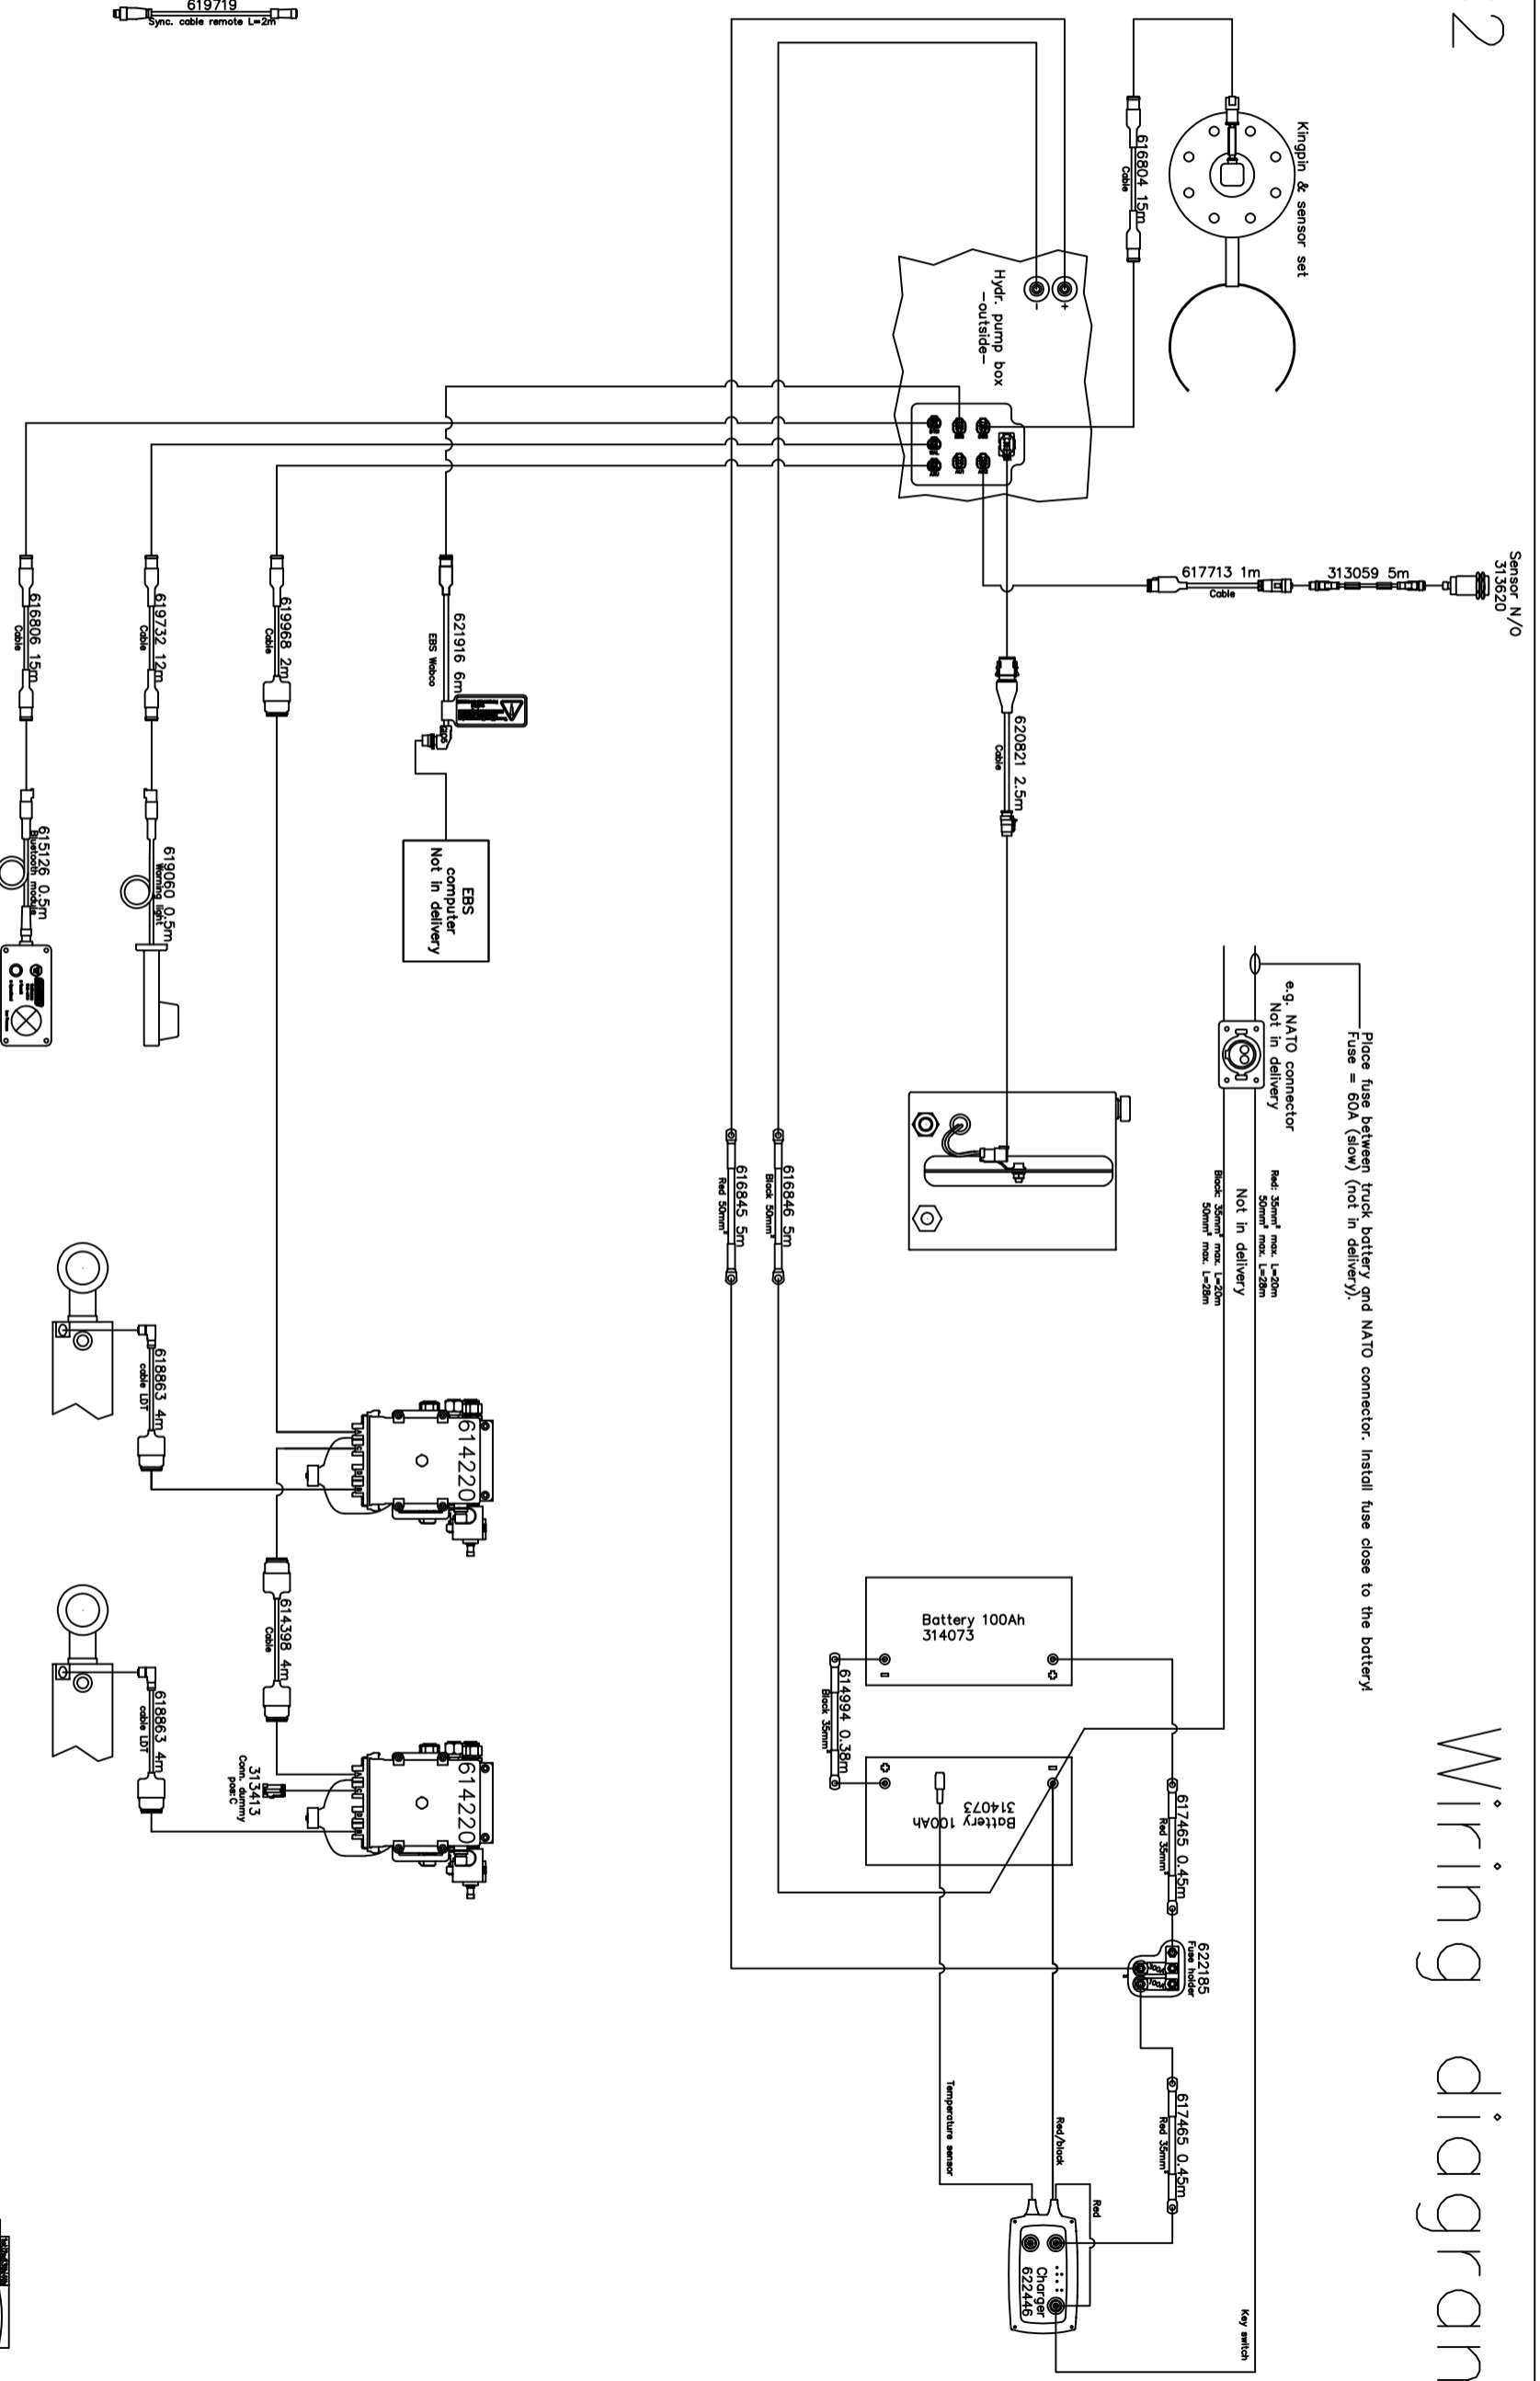

EFS-EC2

Wiring diagram

Place fuse between truck battery and NATO connector. Install fuse close to the battery!

Article number	Component	Firmware article number	Firmware version
619730	Bluetooth module ext. Antenna	910009	BD.00.08
615126	Bluetooth module int. antenna	910009	BD.00.08
614224	CAN I/O module	910011	BD.01.05
313926	Concentric Pump Controller	n.a.	n.a.
620372	Kikker	n.a.	n.a.
615871	Main Control Unit	910013	BD.02.36
617403	Remote Control	910028	BD.01.32