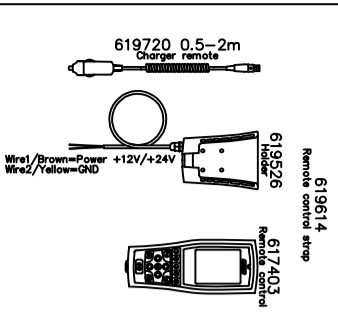

EFS-EC2

Wiring diagram

Place fuse between truck battery and NATO connector. Install fuse close to the battery!

Article number	Component	Firmware article number	Firmware version
619730	Bluetooth module ext. Antenna	910009	BD.00.08
615126	Bluetooth module int. antenna	910009	BD.00.08
614224	CAN I/O module	910011	BD.01.05
313926	Concentric Pump Controller	n.a.	n.a.
620372	Kikker	n.a.	n.a.
615871	Main Control Unit	910013	BD.02.36
617403	Remote Control	910028	BD.01.32